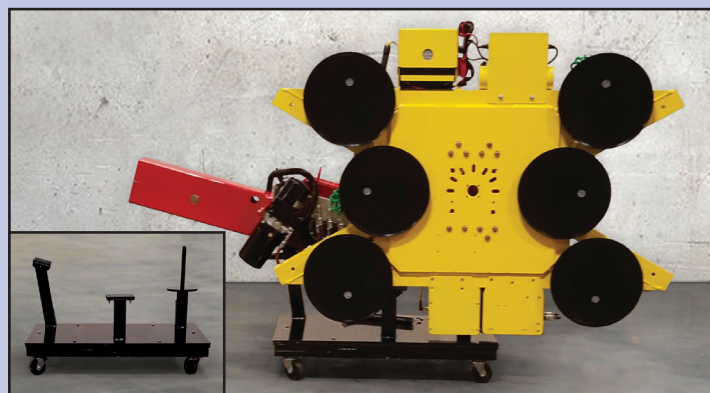

THE BRANDON™ 6 GLASS-LIFTER

Proactive Safety features

- Warning you of potential problems
- User friendly command prompts
- Continually Monitors Lifting Operations
- Maximizes productivity
- Reduces human error

Three 180° Rotary Actuators Provide Precise Positioning

Features

Manual over-ride for quick, precise adjustments

Tip assembly unloads on cart for tight access maneuvering

Frame Configurations and Capacities