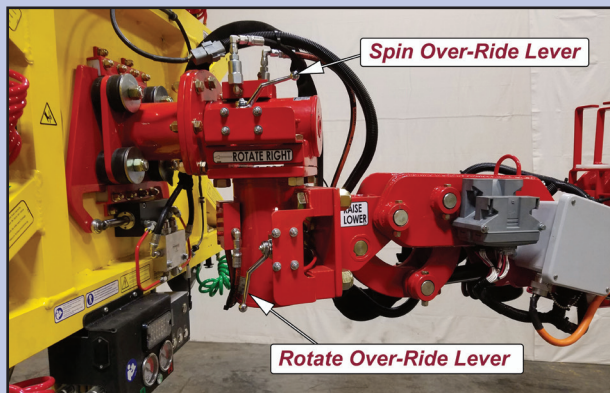

THE BRANDON™ 6 GLASS-LIFTER

Proactive Safety features

- Warning you of potential problems
- User friendly command prompts
- Continually Monitors Lifting Operations
- Maximizes productivity
- Reduces human error

Three 180° Rotary Actuators Provide Precise Positioning

Features

Manual over-ride for quick, precise adjustments

Tip assembly unloads on cart for tight access maneuvering

Frame Configurations and Capacities