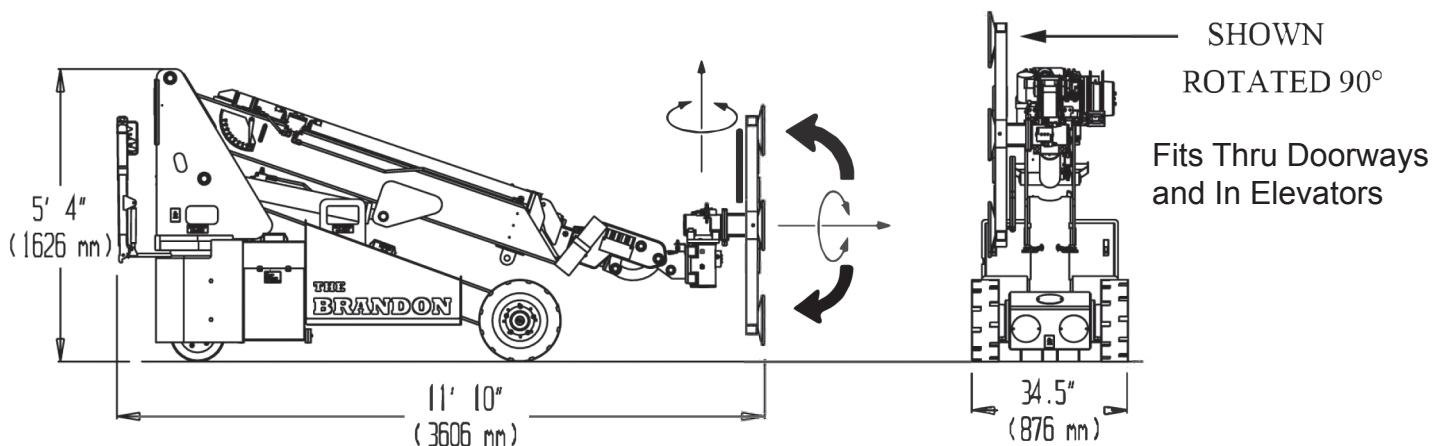

Three 180° Rotary Actuators Provide Precise Positioning

Features

Manual over-ride for quick, precise adjustments

Tip assembly unloads on cart for tight access maneuvering

Frame Configurations and Capacities