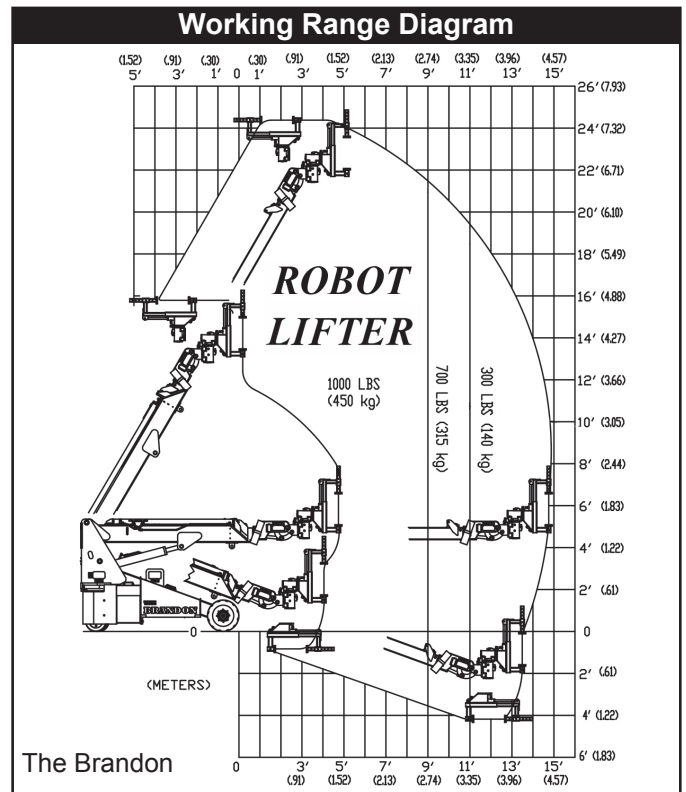

Configurations and Capacities

S81W18561 Gemini Drive, Muskego, WI 53150
262-710-4028 | www.BaileyCranes.com