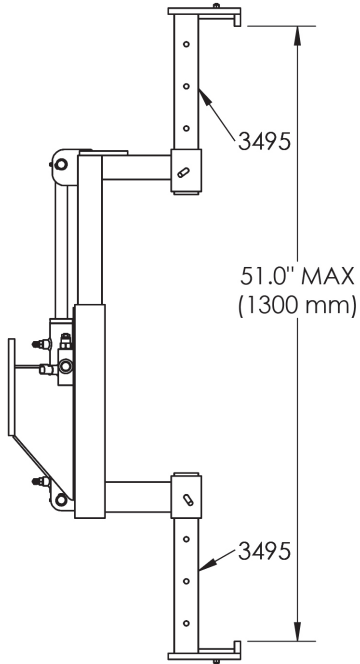

THE BRANDON™ ROBOT-LIFTER

Beam - Column - Tubing Pipe - Panel Manipulator

- Clamps Structure From Ground
- Three Axis - Infinite Positioning
- One Man Does Work of Many
- No Hands Lifting - Reduces Strain
- Lifts Almost Anything

ROTATE CLAMP
FIXTURE 90° FOR
22" WIDTH

Fits Thru Doorways
and In Elevators

Three 180° Rotary Actuators Provide Precise Positioning

Features

Manual over-ride for quick, precise adjustments

Tip assembly unloads on cart for tight access maneuvering

Configurations and Capacities

S81W18561 Gemini Drive, Muskego, WI 53150
262-710-4028 | www.BaileyCranes.com