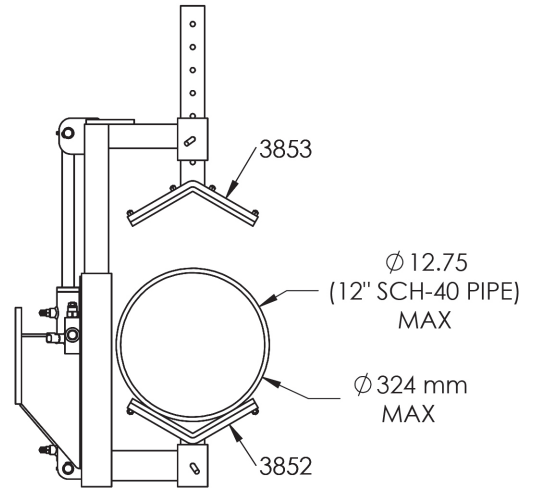

THE BRANDON™ ROBOT-LIFTER

Beam - Column - Tubing Pipe - Panel Manipulator

- Clamps Structure From Ground
- Three Axis - Infinite Positioning
- One Man Does Work of Many
- No Hands Lifting - Reduces Strain
- Lifts Almost Anything

ROTATE CLAMP
FIXTURE 90° FOR
22" WIDTH

Fits Thru Doorways
and In Elevators

Three 180° Rotary Actuators Provide Precise Positioning

Features

Manual over-ride for quick, precise adjustments

Tip assembly unloads on cart for tight access maneuvering

Configurations and Capacities

S81W18561 Gemini Drive, Muskego, WI 53150
262-710-4028 | www.BaileyCranes.com