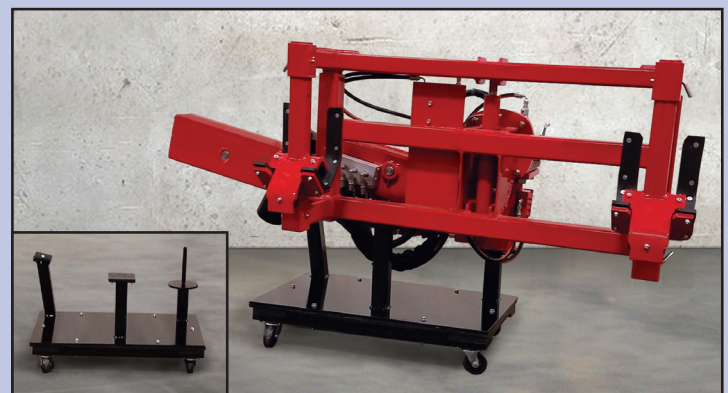

THE BRANDON™ ROBOT-LIFTER

Beam - Column - Tubing Pipe - Panel Manipulator

- Clamps Structure From Ground
- Three Axis - Infinite Positioning
- One Man Does Work of Many
- No Hands Lifting - Reduces Strain
- Lifts Almost Anything

ROTATE CLAMP
FIXTURE 90° FOR
22" WIDTH

Fits Thru Doorways
and In Elevators

Three 180° Rotary Actuators Provide Precise Positioning

Features

Manual over-ride for quick, precise adjustments

Tip assembly unloads on cart for tight access maneuvering