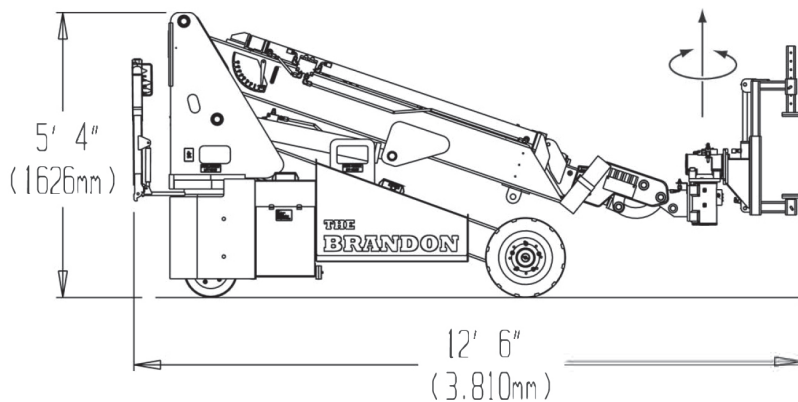

THE BRANDON™ ROBOT-LIFTER

Beam - Column - Tubing Pipe - Panel Manipulator

- Clamps Structure From Ground
- Three Axis - Infinite Positioning
- One Man Does Work of Many
- No Hands Lifting - Reduces Strain
- Lifts Almost Anything

ROTATE CLAMP
FIXTURE 90° FOR
22" WIDTH

Fits Thru Doorways
and In Elevators

Three 180° Rotary Actuators Provide Precise Positioning

Features

Manual over-ride for quick, precise adjustments

Tip assembly unloads on cart for tight access maneuvering