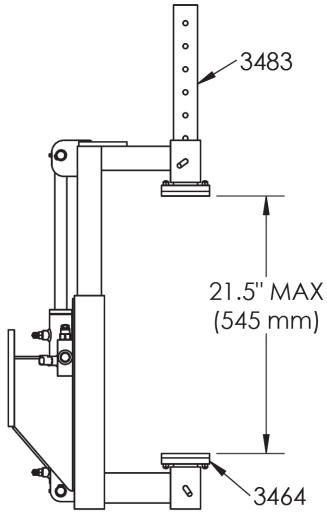

THE BRANDON™ ROBOT-LIFTER

Beam - Column - Tubing Pipe - Panel Manipulator

- Clamps Structure From Ground
- Three Axis - Infinite Positioning
- One Man Does Work of Many
- No Hands Lifting - Reduces Strain
- Lifts Almost Anything

ROTATE CLAMP
FIXTURE 90° FOR
22" WIDTH

Fits Thru Doorways
and In Elevators

Three 180° Rotary Actuators Provide Precise Positioning

Features

Manual over-ride for quick, precise adjustments

Tip assembly unloads on cart for tight access maneuvering

Configurations and Capacities

S81W18561 Gemini Drive, Muskego, WI 53150
262-710-4028 | www.BaileyCranes.com