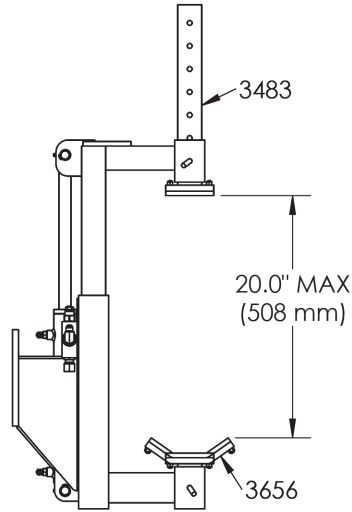

THE BRANDON™ ROBOT-LIFTER

Beam - Column - Tubing Pipe - Panel Manipulator

- Clamps Structure From Ground
- Three Axis - Infinite Positioning
- One Man Does Work of Many
- No Hands Lifting - Reduces Strain
- Lifts Almost Anything

ROTATE CLAMP
FIXTURE 90° FOR
22" WIDTH

Fits Thru Doorways
and In Elevators

Three 180° Rotary Actuators Provide Precise Positioning

Features

Manual over-ride for quick, precise adjustments

Tip assembly unloads on cart for tight access maneuvering

Configurations and Capacities

S81W18561 Gemini Drive, Muskego, WI 53150
262-710-4028 | www.BaileyCranes.com