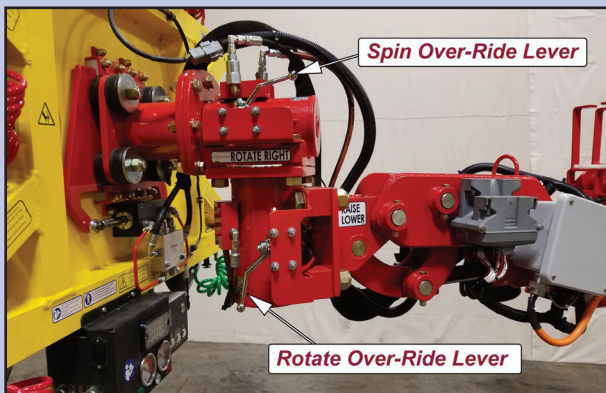

THE BRANDON™ ROBOT-LIFTER

Beam - Column - Tubing Pipe - Panel Manipulator

- Clamps Structure From Ground
- Three Axis - Infinite Positioning
- One Man Does Work of Many
- No Hands Lifting - Reduces Strain
- Lifts Almost Anything

ROTATE CLAMP
FIXTURE 90° FOR
22" WIDTH

Fits Thru Doorways
and In Elevators

Three 180° Rotary Actuators Provide Precise Positioning

Features

Manual over-ride for quick, precise adjustments

Tip assembly unloads on cart for tight access maneuvering