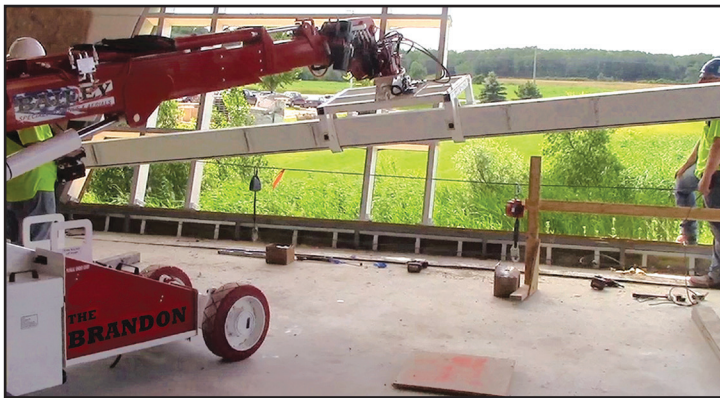

THE BRANDON™ ROBOT-LIFTER

Beam - Column - Tubing Pipe - Panel Manipulator

- Clamps Structure From Ground
- Three Axis - Infinite Positioning
- One Man Does Work of Many
- No Hands Lifting - Reduces Strain
- Lifts Almost Anything

ROTATE CLAMP
FIXTURE 90° FOR
22" WIDTH

Fits Thru Doorways
and In Elevators

Three 180° Rotary Actuators Provide Precise Positioning

Features

Manual over-ride for quick, precise adjustments

Tip assembly unloads on cart for tight access maneuvering