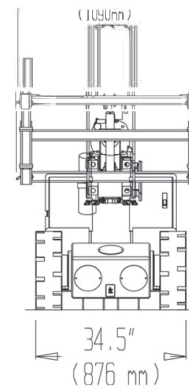

THE BRANDON™ ROBOT-LIFTER

Beam - Column - Tubing Pipe - Panel Manipulator

- Clamps Structure From Ground
- Three Axis - Infinite Positioning
- One Man Does Work of Many
- No Hands Lifting - Reduces Strain
- Lifts Almost Anything

ROTATE CLAMP
FIXTURE 90° FOR
22" WIDTH

Fits Thru Doorways
and In Elevators

Three 180° Rotary Actuators Provide Precise Positioning

Features

Manual over-ride for quick, precise adjustments

Tip assembly unloads on cart for tight access maneuvering