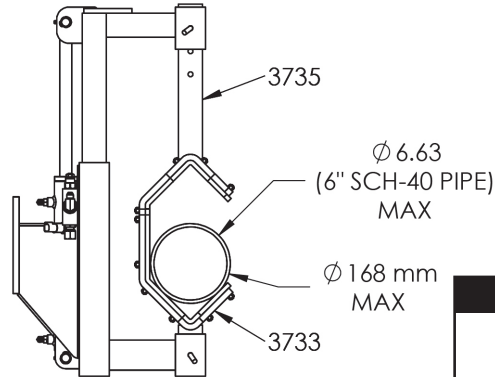

THE BRANDON™ ROBOT-LIFTER

Beam - Column - Tubing Pipe - Panel Manipulator

- Clamps Structure From Ground
- Three Axis - Infinite Positioning
- One Man Does Work of Many
- No Hands Lifting - Reduces Strain
- Lifts Almost Anything

ROTATE CLAMP
FIXTURE 90° FOR
22" WIDTH

Fits Thru Doorways
and In Elevators

Three 180° Rotary Actuators Provide Precise Positioning

Features

Manual over-ride for quick, precise adjustments

Tip assembly unloads on cart for tight access maneuvering

Configurations and Capacities

S81W18561 Gemini Drive, Muskego, WI 53150
262-710-4028 | www.BaileyCranes.com