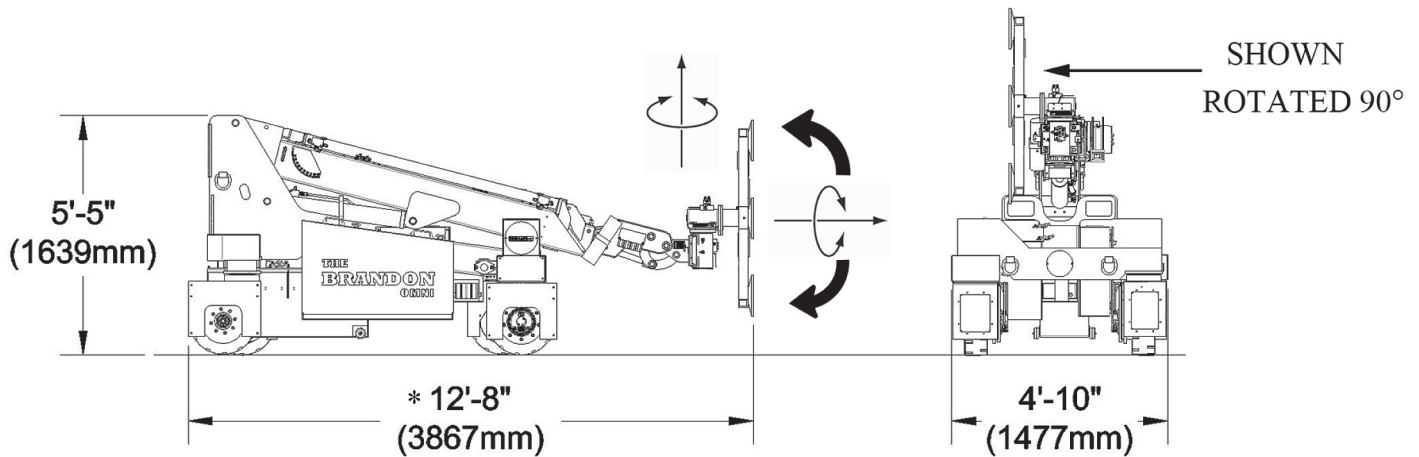

Three 180° Rotary Actuators Provide Precise Positioning