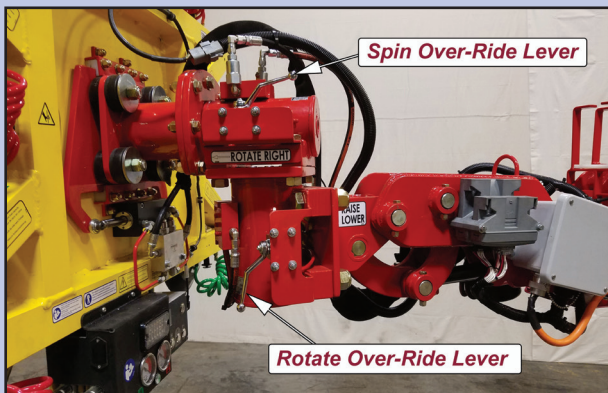

## THE BRANDON™ OMINI GLASS-LIFTER

### Proactive Safety features

- Warning you of potential problems
- User friendly command prompts
- Continually Monitors Lifting Operations
- Maximizes productivity
- Reduces human error

Three 180° Rotary Actuators Provide Precise Positioning

### Features

Manual over-ride for quick, precise adjustments

Tip assembly unloads on cart for tight access maneuvering