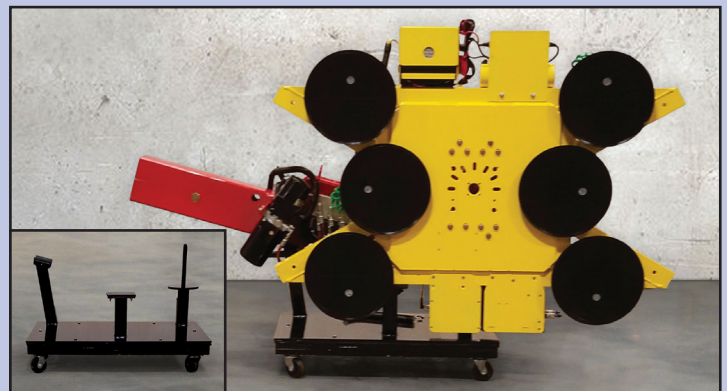

## THE BRANDON™ OMINI GLASS-LIFTER

### Proactive Safety features

- Warning you of potential problems
- User friendly command prompts
- Continually Monitors Lifting Operations
- Maximizes productivity
- Reduces human error

Three 180° Rotary Actuators Provide Precise Positioning

### Features

Manual over-ride for quick, precise adjustments

Tip assembly unloads on cart for tight access maneuvering