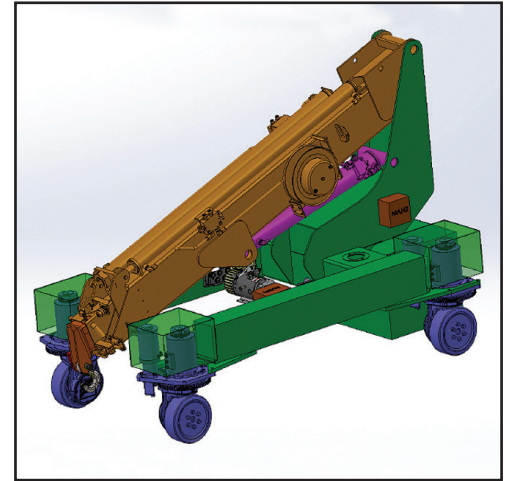

THE BRANDON™ OMNI LITE

The World's Most Versatile Lifting Machine

Width = 47" (Standard OMNI 58")

Stowed Length = 8' (Standard OMNI 9' 8")

Stowed Height = 64" (Standard OMNI 65")

Weight = 4000# (Standard OMNI 5800#)

Capacity = 4000# (Standard OMNI 4000# +)

Drive = 4 AC Motors (Standard OMNI Hyd.)

Steering = 4 AC Motors (Standard OMNI Hyd.)

Attachments = Same as existing Brandon's

Multiple Attachments

Robot

Man Basket

Winch