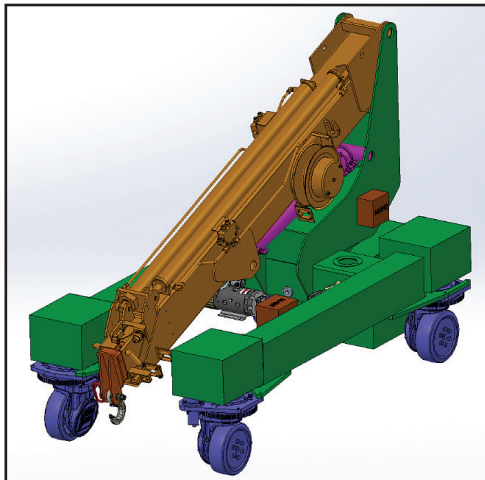

THE BRANDON™ OMNI LITE

The World's Most Versatile Lifting Machine

Width = 47" (Standard OMNI 58")

Stowed Length = 8' (Standard OMNI 9' 8")

Stowed Height = 64" (Standard OMNI 65")

Weight = 4000# (Standard OMNI 5800#)

Capacity = 4000# (Standard OMNI 4000# +)

Drive = 4 AC Motors (Standard OMNI Hyd.)

Steering = 4 AC Motors (Standard OMNI Hyd.)

Attachments = Same as existing Brandon's

Multiple Attachments

Robot

Man Basket

Winch