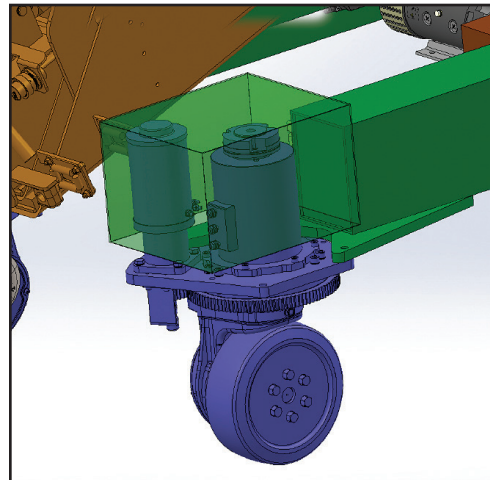

THE BRANDON™ OMNI LITE

The World's Most Versatile Lifting Machine

Width = 47" (Standard OMNI 58")

Stowed Length = 8' (Standard OMNI 9' 8")

Stowed Height = 64" (Standard OMNI 65")

Weight = 4000# (Standard OMNI 5800#)

Capacity = 4000# (Standard OMNI 4000# +)

Drive = 4 AC Motors (Standard OMNI Hyd.)

Steering = 4 AC Motors (Standard OMNI Hyd.)

Attachments = Same as existing Brandon's

Multiple Attachments

Robot

Man Basket

Winch