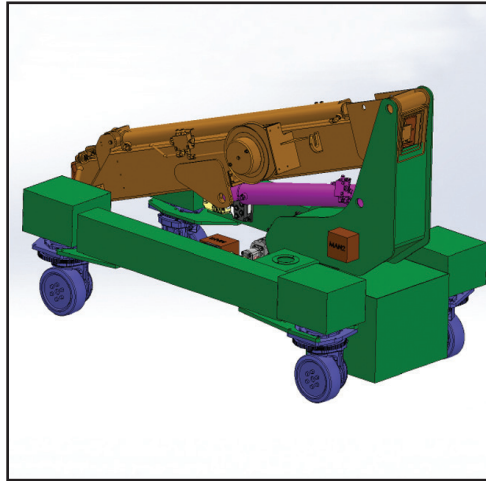

THE BRANDON™ OMNI LITE

The World's Most Versatile Lifting Machine

Width = 47" (Standard OMNI 58")

Stowed Length = 8' (Standard OMNI 9' 8")

Stowed Height = 64" (Standard OMNI 65")

Weight = 4000# (Standard OMNI 5800#)

Capacity = 4000# (Standard OMNI 4000# +)

Drive = 4 AC Motors (Standard OMNI Hyd.)

Steering = 4 AC Motors (Standard OMNI Hyd.)

Attachments = Same as existing Brandon's

Multiple Attachments

Robot

Man Basket

Winch