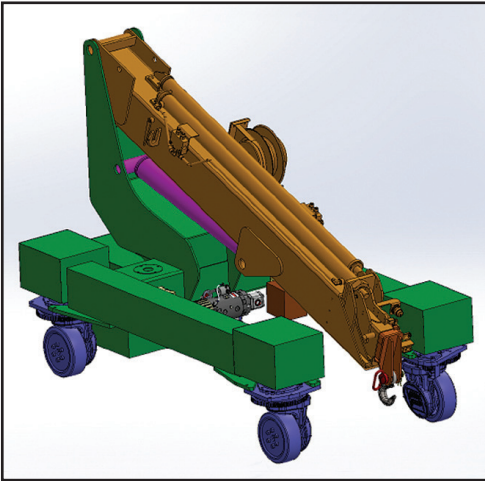

THE BRANDON™ OMNI LITE

The World's Most Versatile Lifting Machine

Width = 47" (Standard OMNI 58")

Stowed Length = 8' (Standard OMNI 9' 8")

Stowed Height = 64" (Standard OMNI 65")

Weight = 4000# (Standard OMNI 5800#)

Capacity = 4000# (Standard OMNI 4000# +)

Drive = 4 AC Motors (Standard OMNI Hyd.)

Steering = 4 AC Motors (Standard OMNI Hyd.)

Attachments = Same as existing Brandon's

Multiple Attachments

Robot

Man Basket

Winch