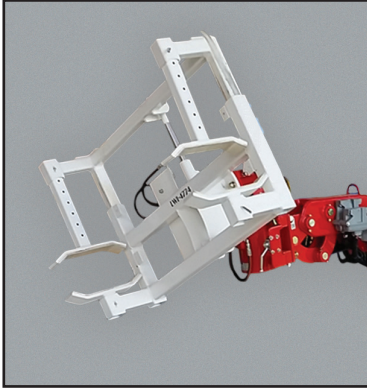

THE BRANDON™ OMNI LITE

The World's Most Versatile Lifting Machine

Width = 47" (Standard OMNI 58")

Stowed Length = 8' (Standard OMNI 9' 8")

Stowed Height = 64" (Standard OMNI 65")

Weight = 4000# (Standard OMNI 5800#)

Capacity = 4000# (Standard OMNI 4000# +)

Drive = 4 AC Motors (Standard OMNI Hyd.)

Steering = 4 AC Motors (Standard OMNI Hyd.)

Attachments = Same as existing Brandon's

Multiple Attachments

Robot

Man Basket

Winch