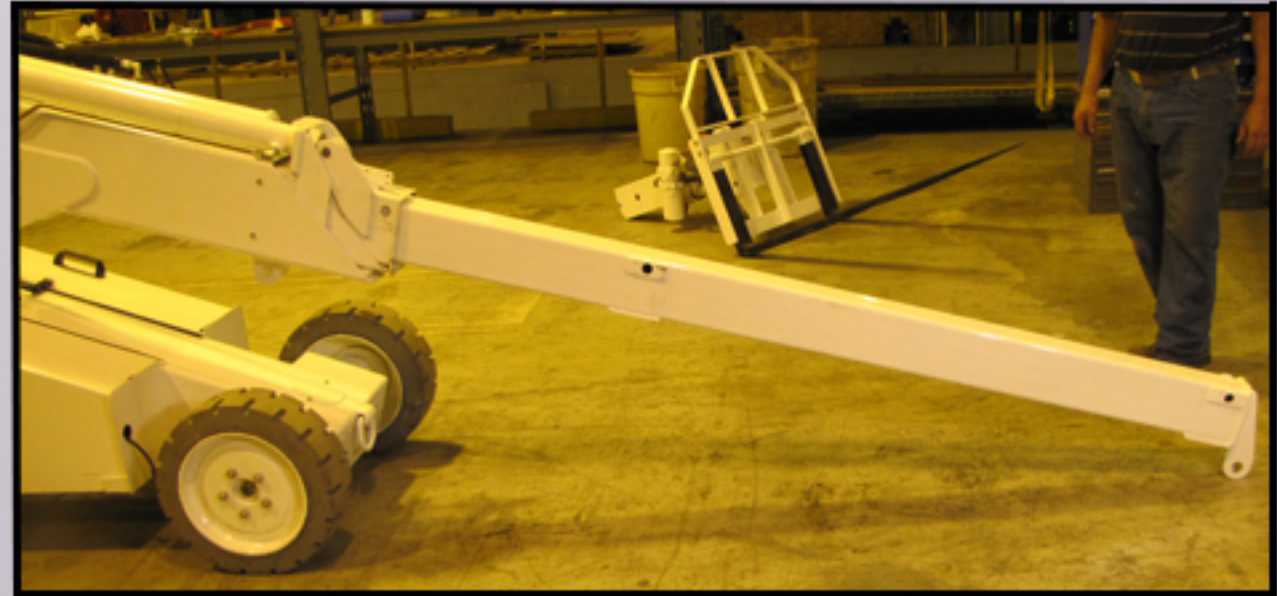

All Brandons Include Standard Hook for Material Lifting

Remove Glass Unit Using Cart or Pallet

Slide In Pull-Out Boom

Use to Lift up to 6000 Pounds

Glass Unit Pivot Bar Can be Installed for Hanging